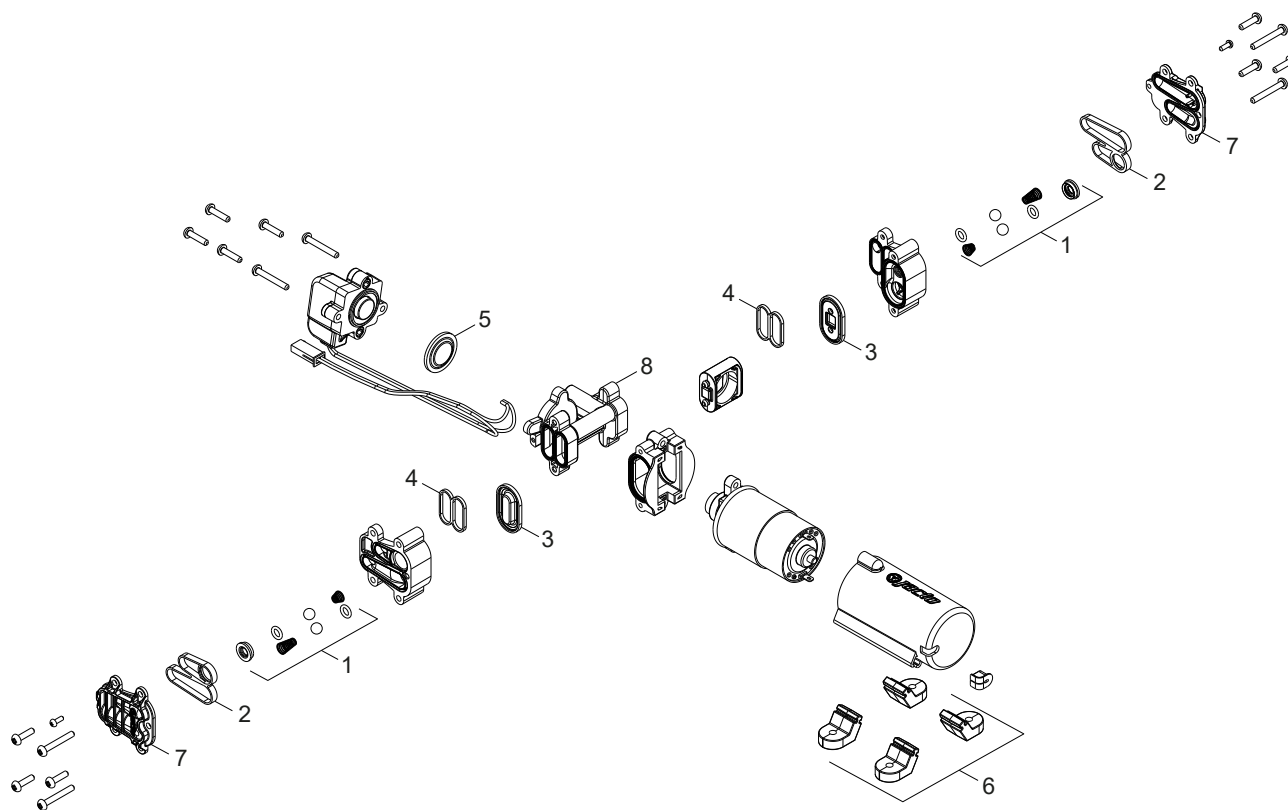

PUMP

Nº	CODE	DESCRIPTION	IMAGE	QTY.	UTILIZATION	HS CODE	BARCODE
1	1265959	VALVE AND SEALS KIT		1	PJB, DJB, DJB-S	8481.80.95	7909436944809
2	1265948	PUMP HEAD SEAL (JEP)		1	PJB, DJB, DJB-S	3926.90.90	7909436936415
3	1265943	PUMP DIAPHRAGM		1	PJB, DJB, DJB-S	3926.90.90	7909436948531
4	1265947	HEAD SEAL		1	PJB, DJB, DJB-S	3926.90.90	7909436936101
5	1265958	PRESSURE SWITCH MEMBRANE		1	PJB, DJB, DJB-S	3926.90.90	7909436936422
6	1279431	RUBBER FEET		1	PJB, DJB, DJB-S	8424.90.90	7909436952903
7	1279437	PUMP HEAD COVER (JEP))		1	PJB, DJB, DJB-S	8413.91.90	7909436953016
8	1279454	PUMP DISTRIBUTOR (JEP)		1	PJB, DJB, DJB-S	8424.90.90	7909436953023